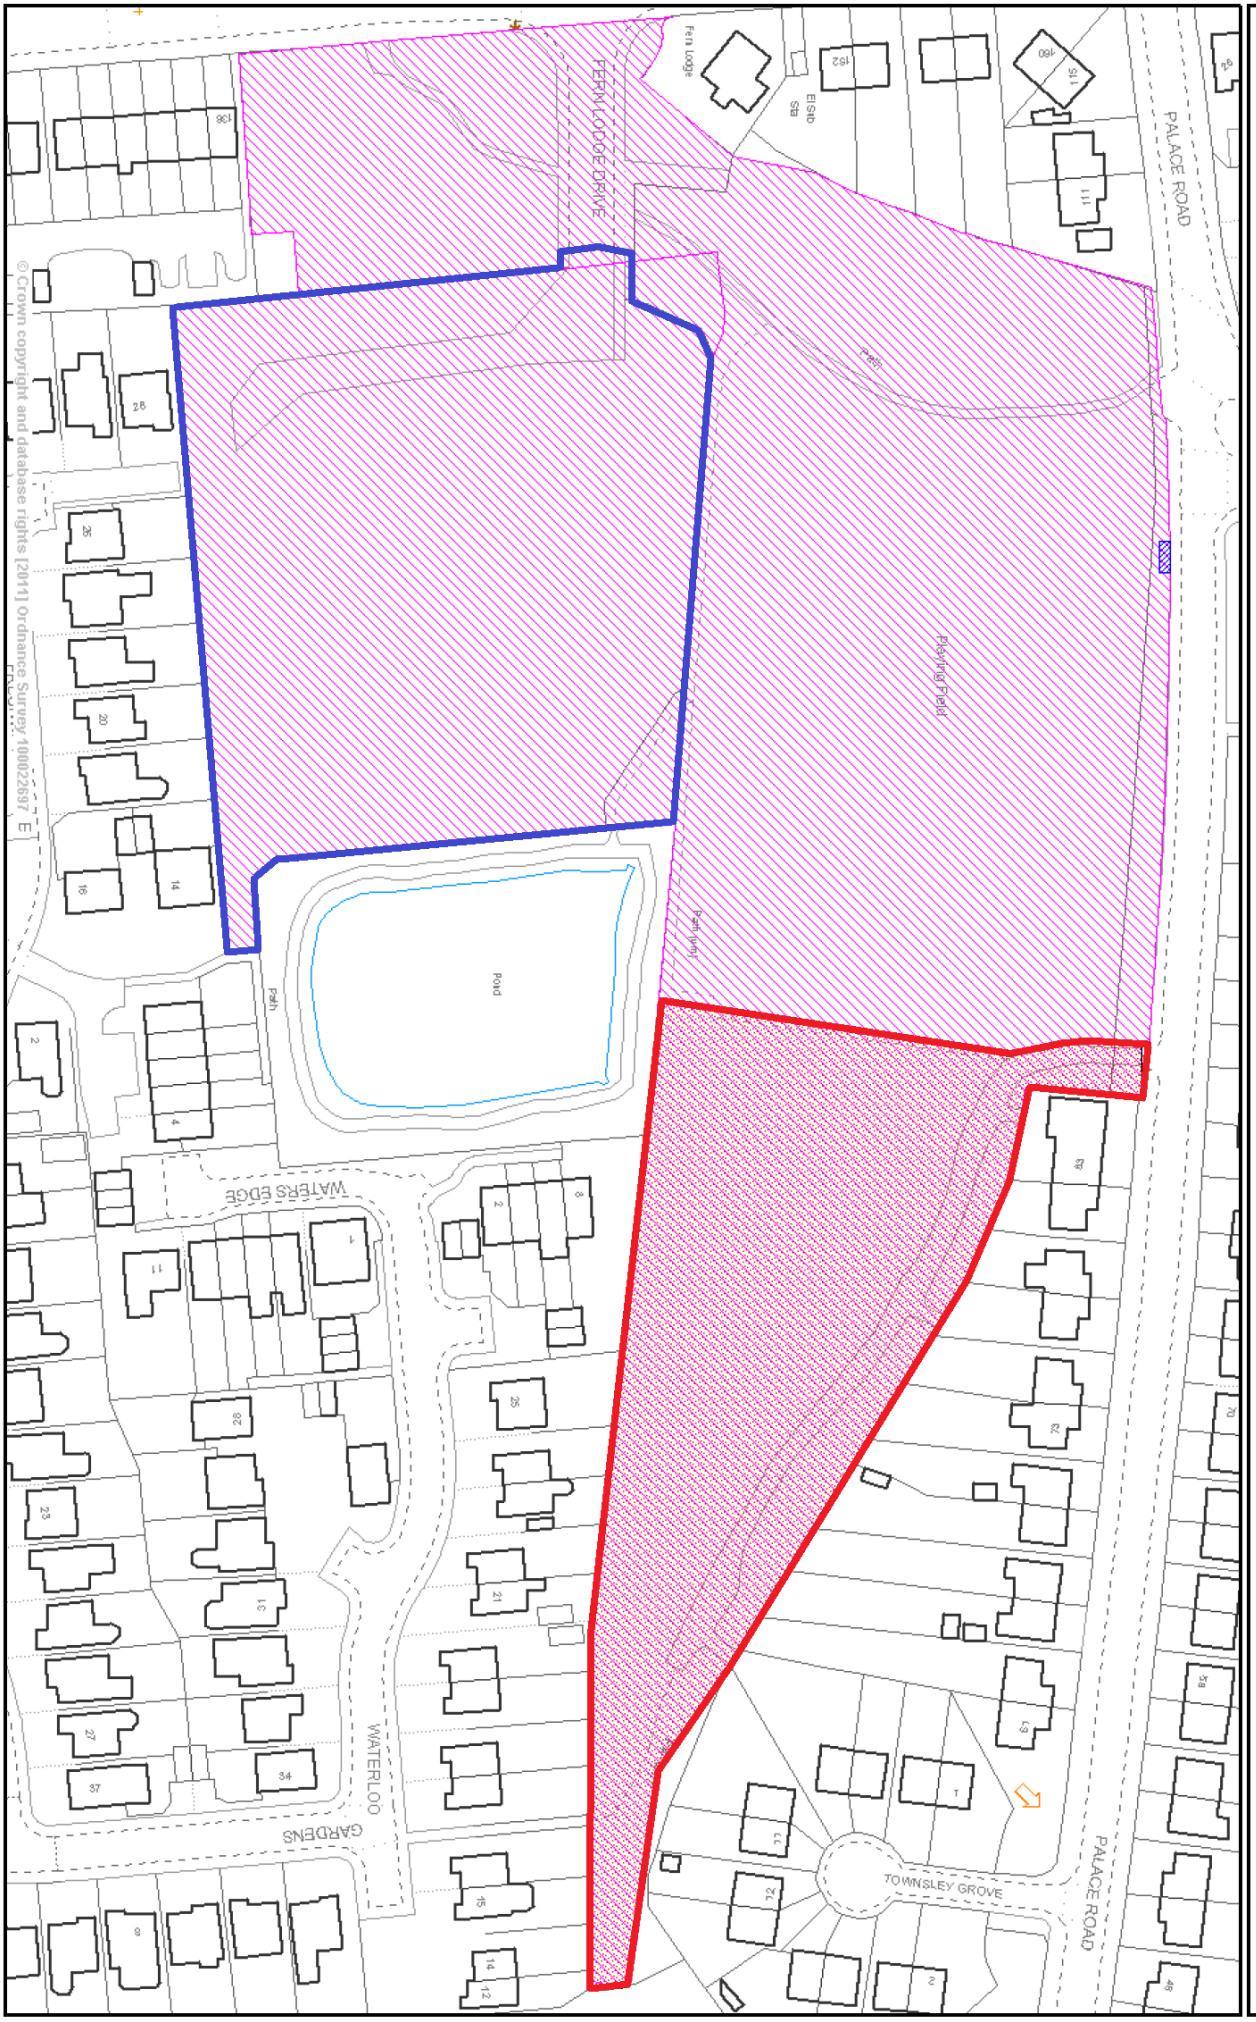

Land off Palace Road, Ashton-under-Lyne

This map is reproduced from Ordnance Survey material with the permission of Ordnance Survey on behalf of the Controller of Her Majesty's Stationary Office (c) Crown copyright. Unauthorised reproduction infringes Crown copyright and may lead to prosecution or civil proceedings.

Scale 1/1250

Centre = 395100 E 400114 N

Date 5/10/2021

-  Fern Lodge Drive - previous declared surplus.
-  Land off Palace Road - to be declared surplus.